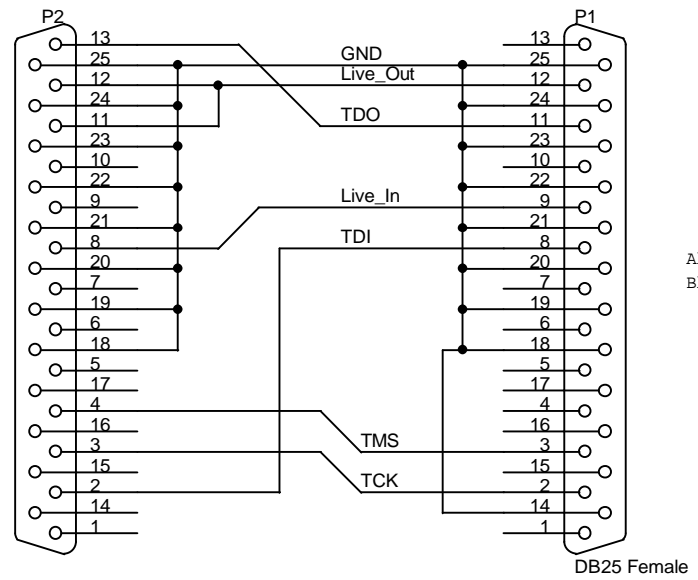

Xilinx Parallel Port Download cable side
 Use Standard Parallel Port (male to female) cable

Altera Byte Blaster side

This adapter allows the Altera ByteBlaster download adapter to be used with the Xilinx WebPack software to program CPLDs

Gerald Przybylski, Lawrence Berkeley National Lab		
Title Xilinx Parallel Port to ByteBlaster		
Size A	Document Number <Doc>	Rev 0.0
Date:	Wednesday, April 30, 2003	Sheet 1 of 1