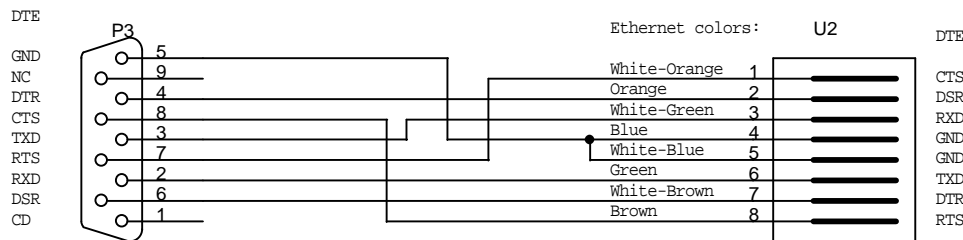

a PC

RJ-45 Female Adapter Body

to Straight-through cable to DOM MB

DB-9 Male

a PC

RJ-45 Male Cable Plug

DOM MB end

RJ-45 Male Cable Plug

RJ-45 Male Cable Plug

DOM MB end

per Lantronix  
<http://www.lantronix.com/support/docs/pdf/ets.pdf>

G. Przybylski -- Lawrence Berkeley National Lab		
Title DOM MB to PC Serial Port		
Size A	Document Number <Doc>	Rev <Rev Code>
Date:	Wednesday, April 30, 2003	Sheet 1 of 1