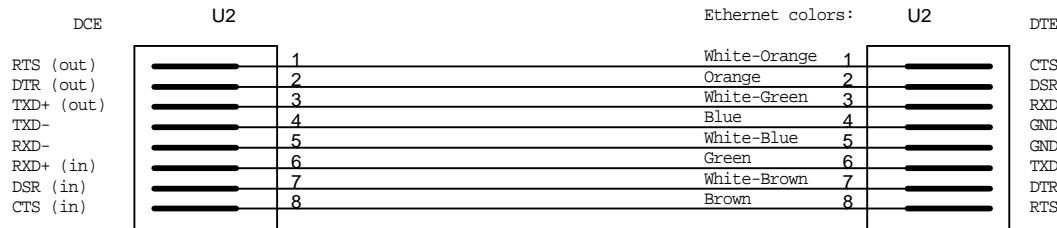

a PC

RJ-45 Female Adapter Body

to Straight-through cable to DOM MB

DB-9 Male

a PC

RJ-45 Male Cable Plug

DOM MB end

RJ-45 Male Cable Plug